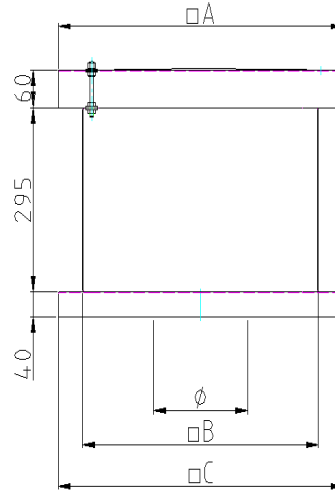

FISCHBACH - ROOF TOP UNITS - 40.xxx - flat series - overview -