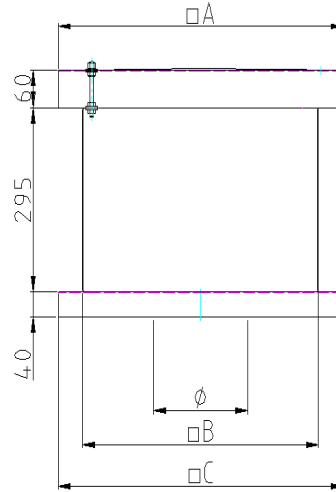

FISCHBACH - ROOF TOP UNITS - 40.xxx - flat series - overview -

assignment of the speed controllers for roof top units type 40

| | | | | | | | | | | dimensions (mm) | | | |
|------|--------|----------|-------------------|--|----------|---|----------|-------------------------------|----------|-----------------|-----|-----|-----|
| | | | with fan | automatic speed control | | speed controller, stepless | | speed controller, stepwise | | | | | |
| | | | .../E = 230V, 1N~ | with casing, without sensor and pre-set device | | with casing, with rotary knob and scale | | with casing, with step switch | | | | | |
| size | type | part no. | type | typ e FRA | part no. | type FDR | part no. | type FDR | part no. | A | B | C | ø |
| 1 | 40-1 | 8040000 | CE470 / E1 | 32 | 62511 | 32 | 61621 | 420 | 62011 | 600 | 500 | 600 | 167 |
| 2 | 40-2 | 8040010 | CE570 / E15 | 32 | 62511 | 32 | 61621 | 420 | 62011 | 750 | 650 | 750 | 199 |
| 3 | 40-3/1 | 8040020 | CE670 / E25 | 55 | 62521 | 55 | 61631 | 420 | 62011 | 850 | 750 | 850 | 215 |
| | 40-3/2 | 8040030 | CE790 / E35 | 55 | 62521 | 55 | 61631 | 750 | 62021 | 850 | 750 | 850 | 243 |
| | 40-3/3 | 8040040 | CE890 / E65 | 80 | 62531 | 80 | 61641 | 750 | 62.021 | 850 | 750 | 850 | 286 |