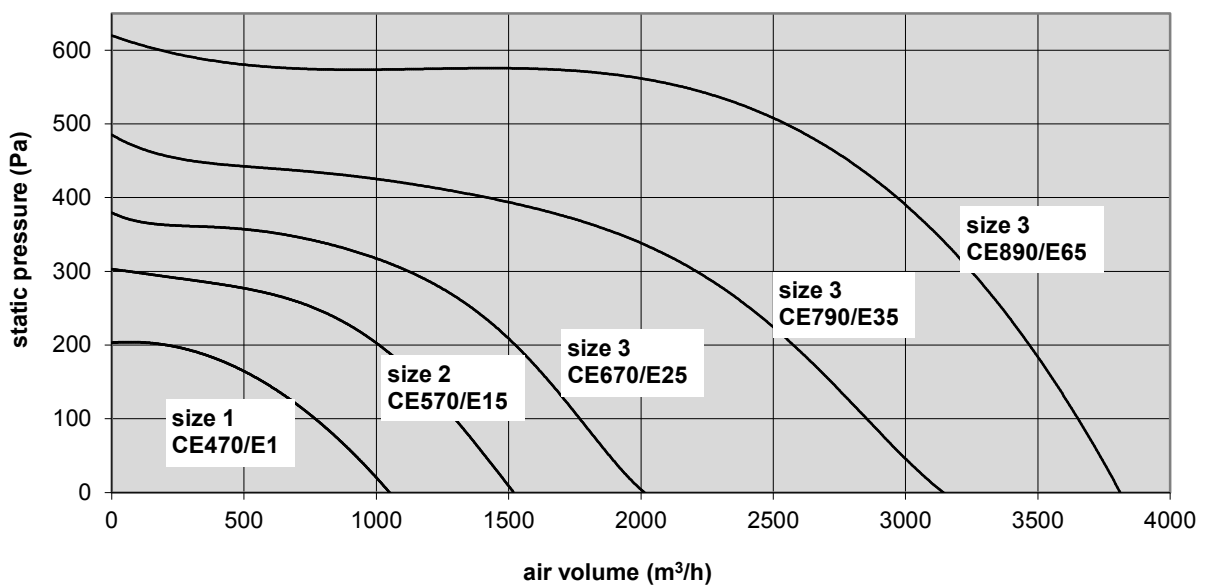

assignment of the speed controllers for roof top units type 40

										dimensions (mm)			
			with fan	automatic speed control		speed controller, stepless		speed controller, stepwise					
			.../E = 230V, 1N~	with casing, without sensor and pre-set device		with casing, with rotary knob and scale		with casing, with step switch					
size	type	part no.	type	typ e FRA	part no.	type FDR	part no.	type FDR	part no.	A	B	C	ø
1	40-1	8040000	CE470 / E1	32	62511	32	61621	420	62011	600	500	600	167
2	40-2	8040010	CE570 / E15	32	62511	32	61621	420	62011	750	650	750	199
3	40-3/1	8040020	CE670 / E25	55	62521	55	61631	420	62011	850	750	850	215
	40-3/2	8040030	CE790 / E35	55	62521	55	61631	750	62021	850	750	850	243
	40-3/3	8040040	CE890 / E65	80	62531	80	61641	750	62.021	850	750	850	286

also available as electronic speed controller FRE 6/12