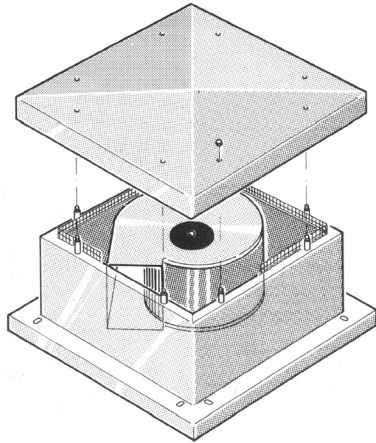

FISCHBACH - ROOF TOP UNITS - 40.xxx - flat series - overview -

assignment of the speed controllers for roof top units type 40

| | | | | | | | | | | dimensions (mm) | | | |
|------|--------|----------|-------------------|--|----------|---|----------|-------------------------------|----------|-----------------|-----|-----|-----|
| | | | with fan | automatic speed control | | speed controller, stepless | | speed controller, stepwise | | | | | |
| | | | .../E = 230V, 1N~ | with casing, without sensor and pre-set device | | with casing, with rotary knob and scale | | with casing, with step switch | | | | | |
| size | type | part no. | type | typ e FRA | part no. | type FDR | part no. | type FDR | part no. | A | B | C | ø |
| 1 | 40-1 | 8040000 | CE470 / E1 | 32 | 62511 | 32 | 61621 | 420 | 62011 | 600 | 500 | 600 | 167 |
| 2 | 40-2 | 8040010 | CE570 / E15 | 32 | 62511 | 32 | 61621 | 420 | 62011 | 750 | 650 | 750 | 199 |
| 3 | 40-3/1 | 8040020 | CE670 / E25 | 55 | 62521 | 55 | 61631 | 420 | 62011 | 850 | 750 | 850 | 215 |
| | 40-3/2 | 8040030 | CE790 / E35 | 55 | 62521 | 55 | 61631 | 750 | 62021 | 850 | 750 | 850 | 243 |
| | 40-3/3 | 8040040 | CE890 / E65 | 80 | 62531 | 80 | 61641 | 750 | 62.021 | 850 | 750 | 850 | 286 |